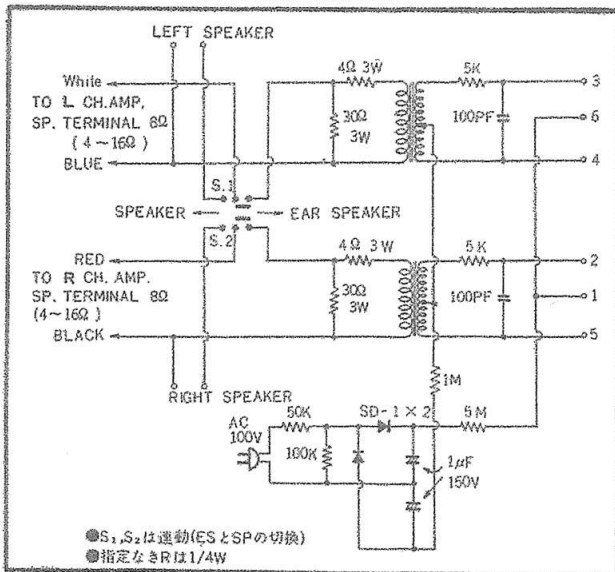

SRD-5

EAR SPEAKER CONCENT 裏面図