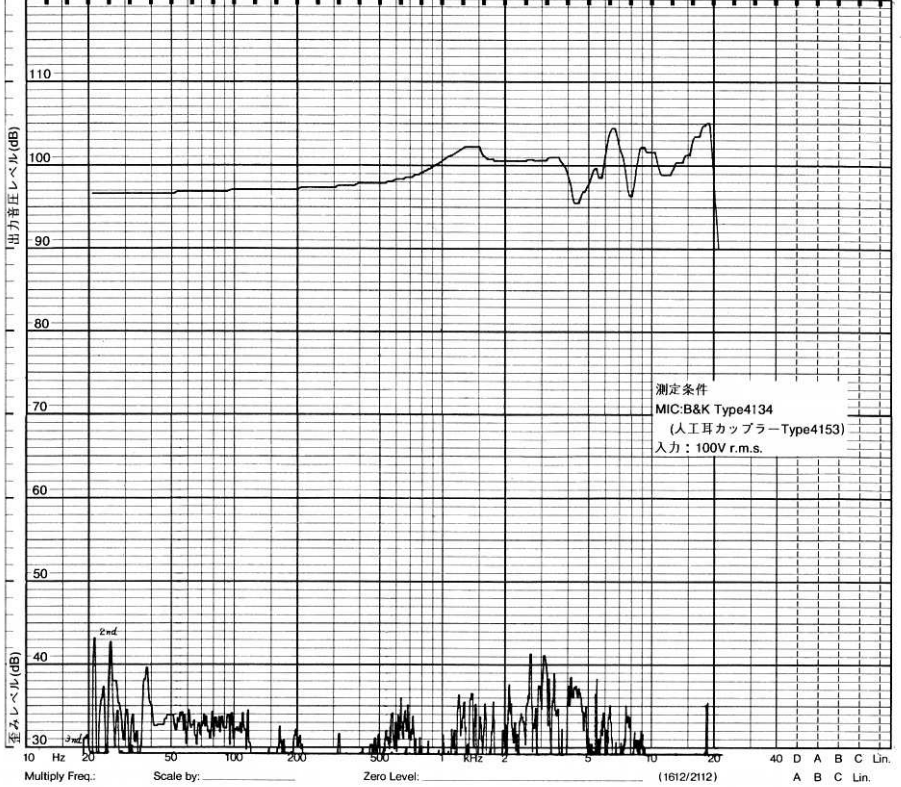

7: Frequency Response

7: 周波数特性

Brüel & Kjær
 Measuring Object
 NOVA
 Signature

Potentiometer Range: 50 dB Rectifier: RMS Lower Lim. Freq: 20 Hz Wr. Speed: mm/sec. Paper Speed: mm/sec.

Rec. No.:
 Date: '85. 5. 15
 Sign: M. K. 2022